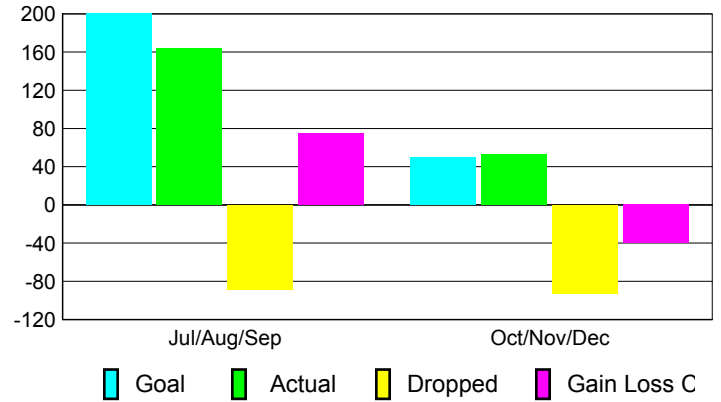

Membership Results 2010-2011

Goal, New, Dropped, Gain/Loss