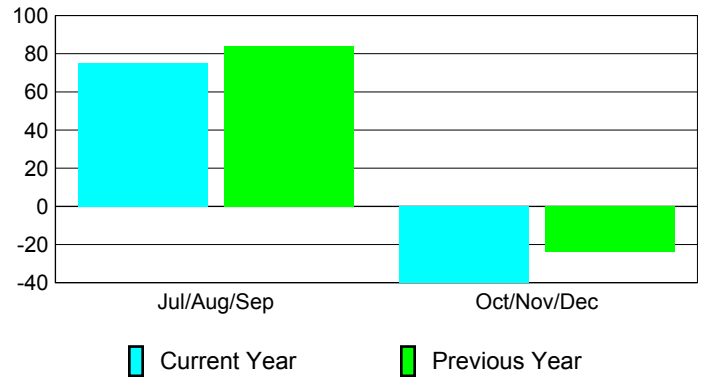

Comparison of Membership Gain/Loss

Current Year Compared to the Previous Year